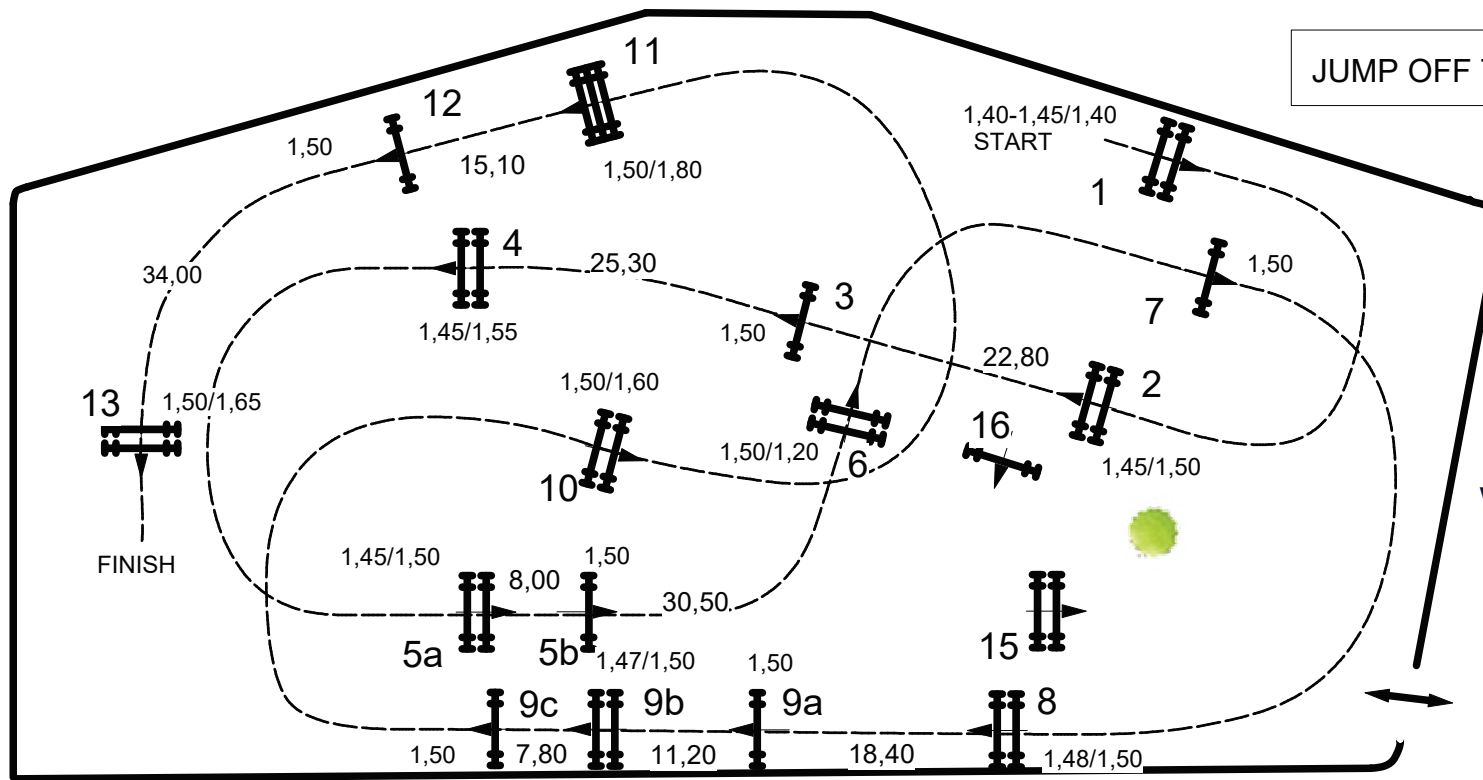

SPLIT ROCK JUMPING TOUR 2016

THE BOURBON INTERNATIONAL CSI***

3:00pm - (103.) \$40,000 Amalaya Investments CSI 3* Grand Prix (Article 238.2.2)

- HEIGHT: 1,50 m
- SPEED: 375m/min
- FEI RG / ART: 238.2.2
- FIRST ROUND: 1 - 13
- DISTANCE: 520m
- TIME ALLOWED: 84 sec
- JUMP OFF: 5B,15,16,9B,9C,10,12,13
- J/O DISTANCE: 320m
- J/O TIME ALLOWED: 52 sec

JUMP OFF TAKE OUT: 5A,2,7,9A,6,3,11

www.worldwideequestrian.com

FOOTING: ESI ALL WEATHER

SCALE: 1:600

OSCAR SOBERON - DALLAS , TX

VIP